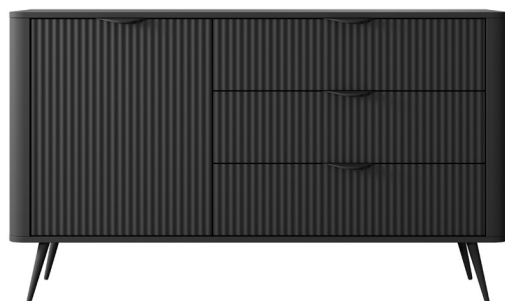

GENERAL INFORMATION

Body: laminated chipboard E05, 16 mm

+ rounded MDF slats

Body color: black

Front: MDF 18 mm

Front color: black

HDF: white, in bookcase black HDF board with a wood structure

Rim: ABS, in the color of the board

Handle: metal, black colour

Legs: metal, black colour

Hinges: parallel / twin

Drawer guides: ball guides, full extension

HDF drawer: white

A - bookcase - W 88,2 / H 193,8 / D 38 cm

B - commode 163 6s - W 163,2 / H 81,2 / D 38 cm

C - commode 163 2d3s - W 163,2 / H 81,2 / D 38 cm

INFORMATION

The collection presented in this offer is the property of Meble Laski Kaczorowska Sp.k. This card is not an offer within the meaning of the Civil Code. The manufacturer reserves the right to make structural changes to the offered furniture, without changing the overall character. The dimensions given may be slightly changed. All dimensions given are external dimensions and are given in centimeters. Due to different monitor settings, the colors on offer may slightly differ from the colors of the furniture.